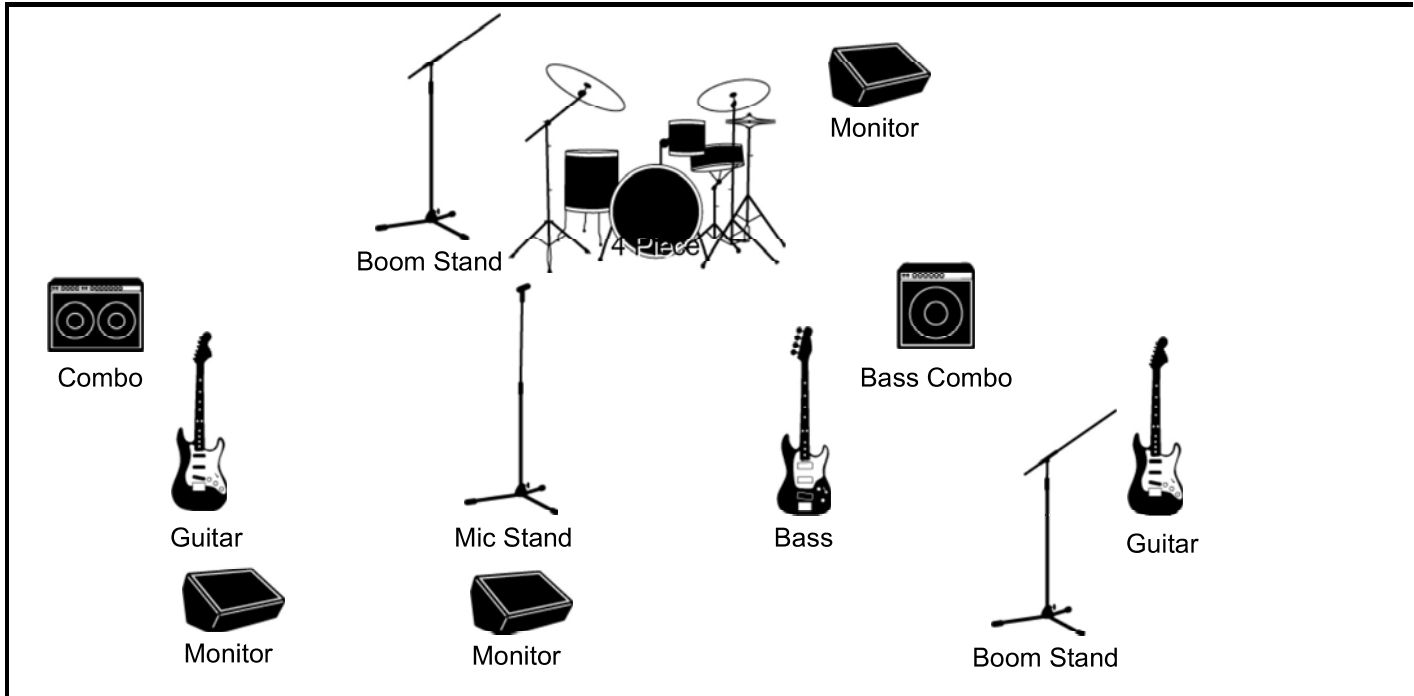

## NOTES

Gtr SL and Bass use wireless IEMs. Gtr SR, Drums, Vox C use wedges.

Vox C uses wireless Beta 58.

Drum Vox mic only used for Fat Lip and It's Tricky.

Bass can go through mic'd cab and/or DI. Engineer preference.

Gtr SL runs AX8 pedal direct to board. No amp or monitor.

## INPUT LIST

1. Kick
2. Snare
3. Hi Hat
4. Rack Tom
5. Floor Tom
6. OH
7. Bass DI SL (Eldar)
8. Bass cab SL (Eldar)
9. Gtr SR (Harold)
10. Gtr SL (Ryan)
11. Vox C (Justin)
12. Vox Drums (Vinnie)
13. Vox SL (Ryan)